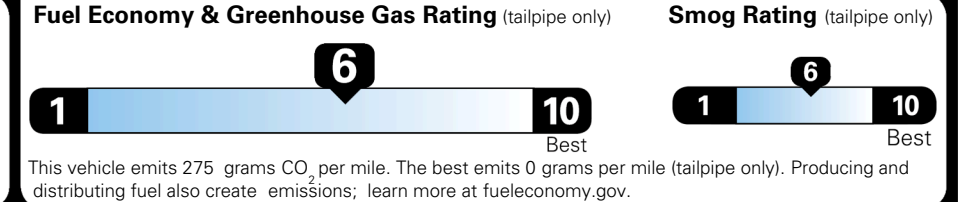

\$120.00
 \$130.00
 \$160.00
 \$80.00

MSRP INCLUDING OPTIONS

\$ 53,980.00

INLAND FREIGHT AND HANDLING

\$ 1,545.00

TOTAL MANUFACTURER'S SUGGESTED RETAIL PRICE ▶

\$ 55,525.00

TOTAL ADDITIONAL WEIGHT: 10.6

EPA DOT Fuel Economy and Environment

Gasoline Vehicle

You save \$750
 in fuel costs over 5 years compared to the average new vehicle.

Annual fuel cost
\$1,550

Actual results will vary for many reasons, including driving conditions and how you drive and maintain your vehicle. The average new vehicle gets 29 MPG and costs \$8,500 to fuel over 5 years. Cost estimates are based on 15,000 miles per year at \$ 3.30 per gallon. MPGe is miles per gasoline gallon equivalent. Vehicle emissions are a significant cause of climate change and smog.