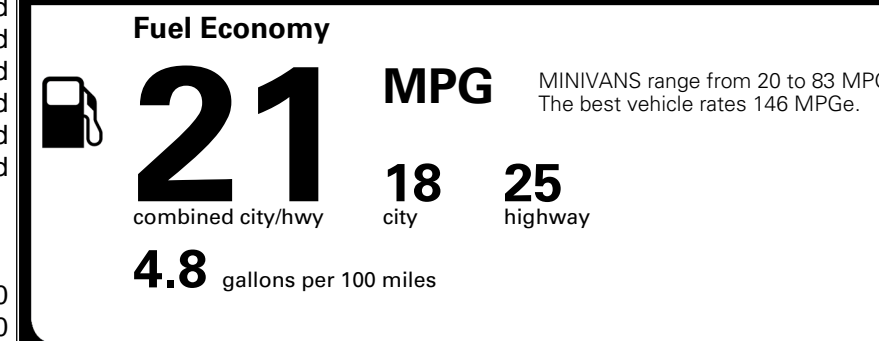

EPA DOT Fuel Economy and Environment

Gasoline Vehicle

You spend $3,250 more in fuel costs over 5 years compared to the average new vehicle.

Annual fuel cost $2,350