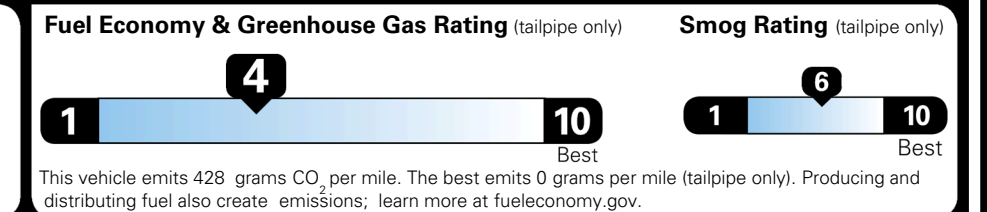

Actual results will vary for many reasons, including driving conditions and how you drive and maintain your vehicle. The average new vehicle gets 29 MPG and costs $8,500 to fuel over 5 years. Cost estimates are based on 15,000 miles per year at $ 3.30 per gallon. MPGe is miles per gasoline gallon equivalent. Vehicle emissions are a significant cause of climate change and smog.

fueleconomy.gov
Calculate personalized estimates and compare vehicles

Smartphone QR Code

GOVERNMENT 5-STAR SAFETY RATINGS

Overall Vehicle Score	Not Rated
Based on the combined rating of frontal, side and rollover. Should ONLY be compared to other vehicles of similar size and weight.	
Frontal	Driver ★★★★★
Crash	Passenger ★★★★★
Based on the risk of injury in a frontal impact. Should ONLY be compared to other vehicles of similar size and weight.	
Side	Front seat Not Rated
Crash	Rear seat Not Rated
Star ratings based on the risk of injury in a side impact.	
Rollover	★★★★★
Star ratings based on the risk of rollover in a single-vehicle crash.	

Star ratings range from 1 to 5 stars (★★★★★) with 5 being the highest.
Source: National Highway Traffic Safety Administration (NHTSA).
www.safercar.gov or 1-888-327-4236

Manufacturer's suggested retail price includes Manufacturer's recommended pre-delivery service. License and title fees, state and local taxes and other dealer installed options and accessories are not included in the manufacturer's suggested retail price.

PARTS CONTENT INFORMATION

FOR VEHICLES IN THIS CAR LINE U.S./CANADIAN PARTS CONTENT: 2 %

MAJOR SOURCES OF FOREIGN PARTS: KOREA: 95%

NOTE: PARTS CONTENT DOES NOT INCLUDE FINAL ASSEMBLY, DISTRIBUTION, OR OTHER NON-PARTS COSTS.

FOR THIS VEHICLE FINAL ASSEMBLY POINT: GWANGMYEONG, KOREA

COUNTRY OF ORIGIN ENGINE (MOTOR): KOREA

TRANSMISSION: KOREA