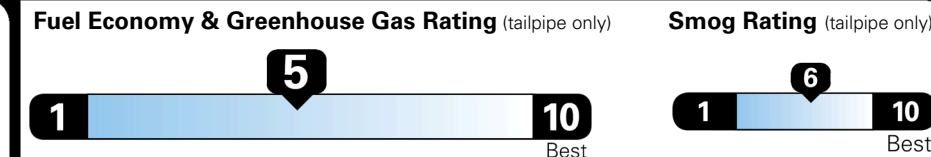

This vehicle emits 319 grams CO₂ per mile. The best emits 0 grams per mile (tailpipe only). Producing and distributing fuel also create emissions; learn more at fueleconomy.gov.

Actual results will vary for many reasons, including driving conditions and how you drive and maintain your vehicle. The average new vehicle gets 29 MPG and costs $8,000 to fuel over 5 years. Cost estimates are based on 15,000 miles per year at $ 3.10 per gallon. MPGe is miles per gasoline gallon equivalent. Vehicle emissions are a significant cause of climate change and smog.

fueleconomy.gov

Calculate personalized estimates and compare vehicles

GOVERNMENT 5-STAR SAFETY RATINGS

Overall Vehicle Score Not Rated

Based on the combined rating of frontal, side and rollover. Should ONLY be compared to other vehicles of similar size and weight.

Frontal Driver Not Rated

Crash Passenger Not Rated

Based on the risk of injury in a frontal impact. Should ONLY be compared to other vehicles of similar size and weight.

Side Front seat Not Rated

Crash Rear seat Not Rated

Star ratings based on the risk of injury in a side impact.

Rollover Not Rated

Star ratings based on the risk of rollover in a single-vehicle crash.

Star ratings range from 1 to 5 stars (★★★★★) with 5 being the highest.

Source: National Highway Traffic Safety Administration (NHTSA).

www.safercar.gov or 1-888-327-4236

Manufacturer's suggested retail price includes Manufacturer's recommended pre-delivery service. License and title fees, state and local taxes and other dealer installed options and accessories are not included in the manufacturer's suggested retail price.

PARTS CONTENT INFORMATION

FOR VEHICLES IN THIS CAR LINE U.S./CANADIAN PARTS CONTENT: 0 %

MAJOR SOURCES OF FOREIGN PARTS: KOREA: 90%

NOTE: PARTS CONTENT DOES NOT INCLUDE FINAL ASSEMBLY, DISTRIBUTION, OR OTHER NON-PARTS COSTS.

FOR THIS VEHICLE FINAL ASSEMBLY POINT: GWANGJU, KOREA

COUNTRY OF ORIGIN

ENGINE (MOTOR): KOREA

TRANSMISSION: KOREA

*Additional terms and conditions apply.

**Kia Connect may be currently unavailable for some Model Year 2022 and newer vehicles sold or purchased in Massachusetts; please see owners.kia.com for more information.

NOTE: When you purchase this vehicle, Kia America, Inc. collects personal information you provide to the dealership. For information on our collection and use of personal information and your rights, please see our Privacy Policy on www.kia.com.