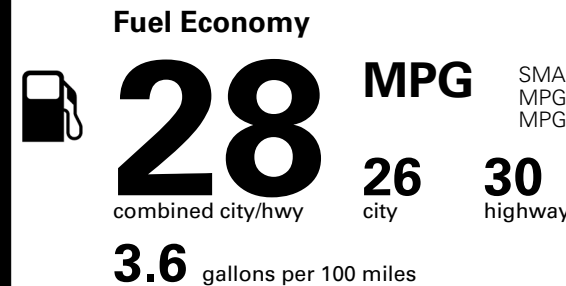

\$1,500.00

\$200.00

MSRP INCLUDING OPTIONS

\$ 31,790.00

INLAND FREIGHT AND HANDLING

\$ 1,495.00

TOTAL MANUFACTURER'S SUGGESTED RETAIL PRICE ▶

\$ 33,285.00

TOTAL ADDITIONAL WEIGHT: 7.2

EPA DOT Fuel Economy and Environment

Gasoline Vehicle

SMALL SUVs range from 14 to 138 MPG. The best vehicle rates 146 MPGe.

You spend \$250 more in fuel costs over 5 years compared to the average new vehicle.