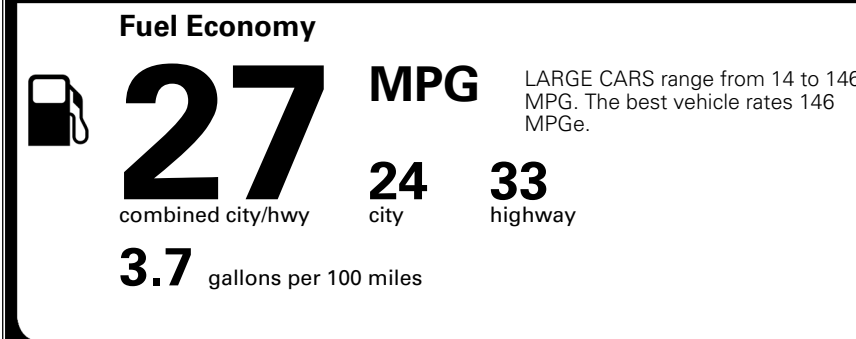

MANUFACTURER'S SUGGESTED RETAIL PRICE ▶

COMPARE GT-LINE AWD FEATURES
Added to/in place of standard GT-Line FWD features

- All-Wheel Drive
- Heated Steering Wheel

ADDITIONAL INSTALLED EQUIPMENT:
(In addition to or in place of standard features)

- Snow White Pearl Paint $495.00
- GT-Line Red Interior Color Package $295.00
- GT-Line Premium Package $2,200.00
- Panoramic Sunroof w/ Power Sunshade
- LED Interior Lighting
- Bose Premium Audio w/Active Sound Design
- 18" Black Finished Alloy Wheels, Unique Design Carpeted Floor Mats $200.00

$ 30,090.00

Included
Included
Included

MSRP INCLUDING OPTIONS

$ 33,280.00

INLAND FREIGHT AND HANDLING

$ 1,245.00

TOTAL MANUFACTURER'S SUGGESTED RETAIL PRICE ▶

$ 34,525.00

TOTAL ADDITIONAL WEIGHT: 7.3

*Additional terms and conditions apply.
**Kia Connect may be currently unavailable for some Model Year 2022 and newer vehicles sold or purchased in Massachusetts; please see owners.kia.com for more information.
NOTE: When you purchase this vehicle, Kia America, Inc. collects personal information you provide to the dealership. For information on our collection and use of personal information and your rights, please see our Privacy Policy on www.kia.com.

EPA DOT Fuel Economy and Environment