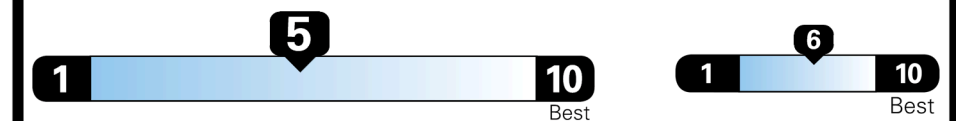

EPA DOT Fuel Economy and Environment

Gasoline Vehicle

Fuel Economy
23 MPG
combined city/hwy
20 city
29 highway
4.3 gallons per 100 miles

SMALL SUVs range from 14 to 138 MPG. The best vehicle rates 146 MPGe.

You spend $2,250 more in fuel costs over 5 years compared to the average new vehicle.

Annual fuel cost $2,150

Fuel Economy & Greenhouse Gas Rating (tailpipe only) **Smog Rating** (tailpipe only)