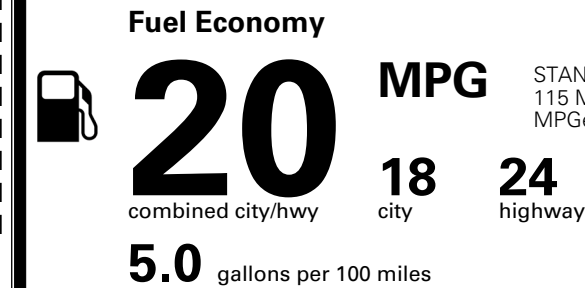

EPA DOT Fuel Economy and Environment

Gasoline Vehicle

STANDARD SUVS range from 13 to 115 MPG. The best vehicle rates 146 MPGe.

You spend
$3,500
more in fuel costs
over 5 years
compared to the
average new vehicle.

Annual fuel cost
$2,300

Fuel Economy & Greenhouse Gas Rating (tailpipe only) Smog Rating (tailpipe only)